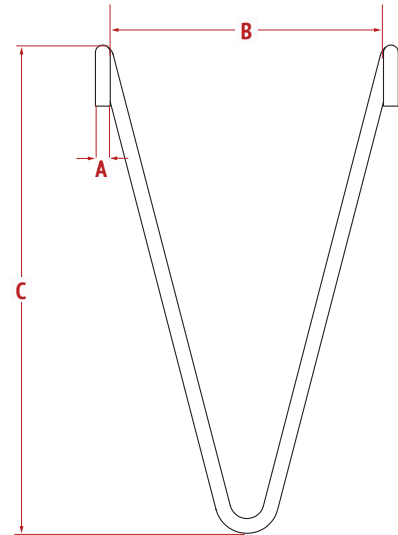

Side Mount Light Hanger

Top/End Mount Light Hanger

Available in Low-Carbon Steel

AVAILABLE FINISHES: Bright Galvanized

PACKAGING OPTIONS: Cartons

Description	Size: B - Width x C - Height (Inches)	A - Material Size (Inches)	Finish	Pieces Per Carton	Gross Package Weight (lbs)
Side Mount	4.875" x 5.0"	0.120	Bright Galvanized	100	4.75
Top/End Mount	4.125 x 2.375"	0.135	Bright Galvanized	100	4.09