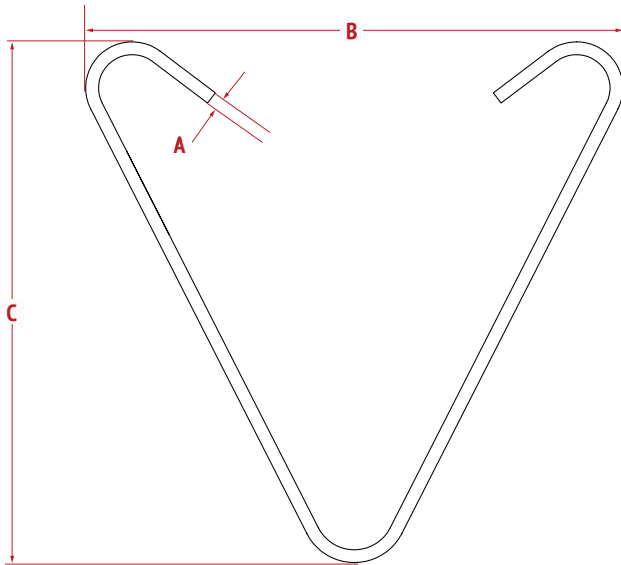

Side Mount Light Hanger

Top/End Mount Light Hanger

Available in Low-Carbon Steel

AVAILABLE FINISHES: Bright Galvanized

PACKAGING OPTIONS: Cartons

Description	Size: B - Width x C - Height (Inches)	A - Material Size (Inches)	Finish	Pieces Per Carton	Gross Package Weight (lbs)
Side Mount	4.875" x 5.0"	0.120	Bright Galvanized	100	4.75
Top/End Mount	4.125 x 2.375"	0.135	Bright Galvanized	100	4.09